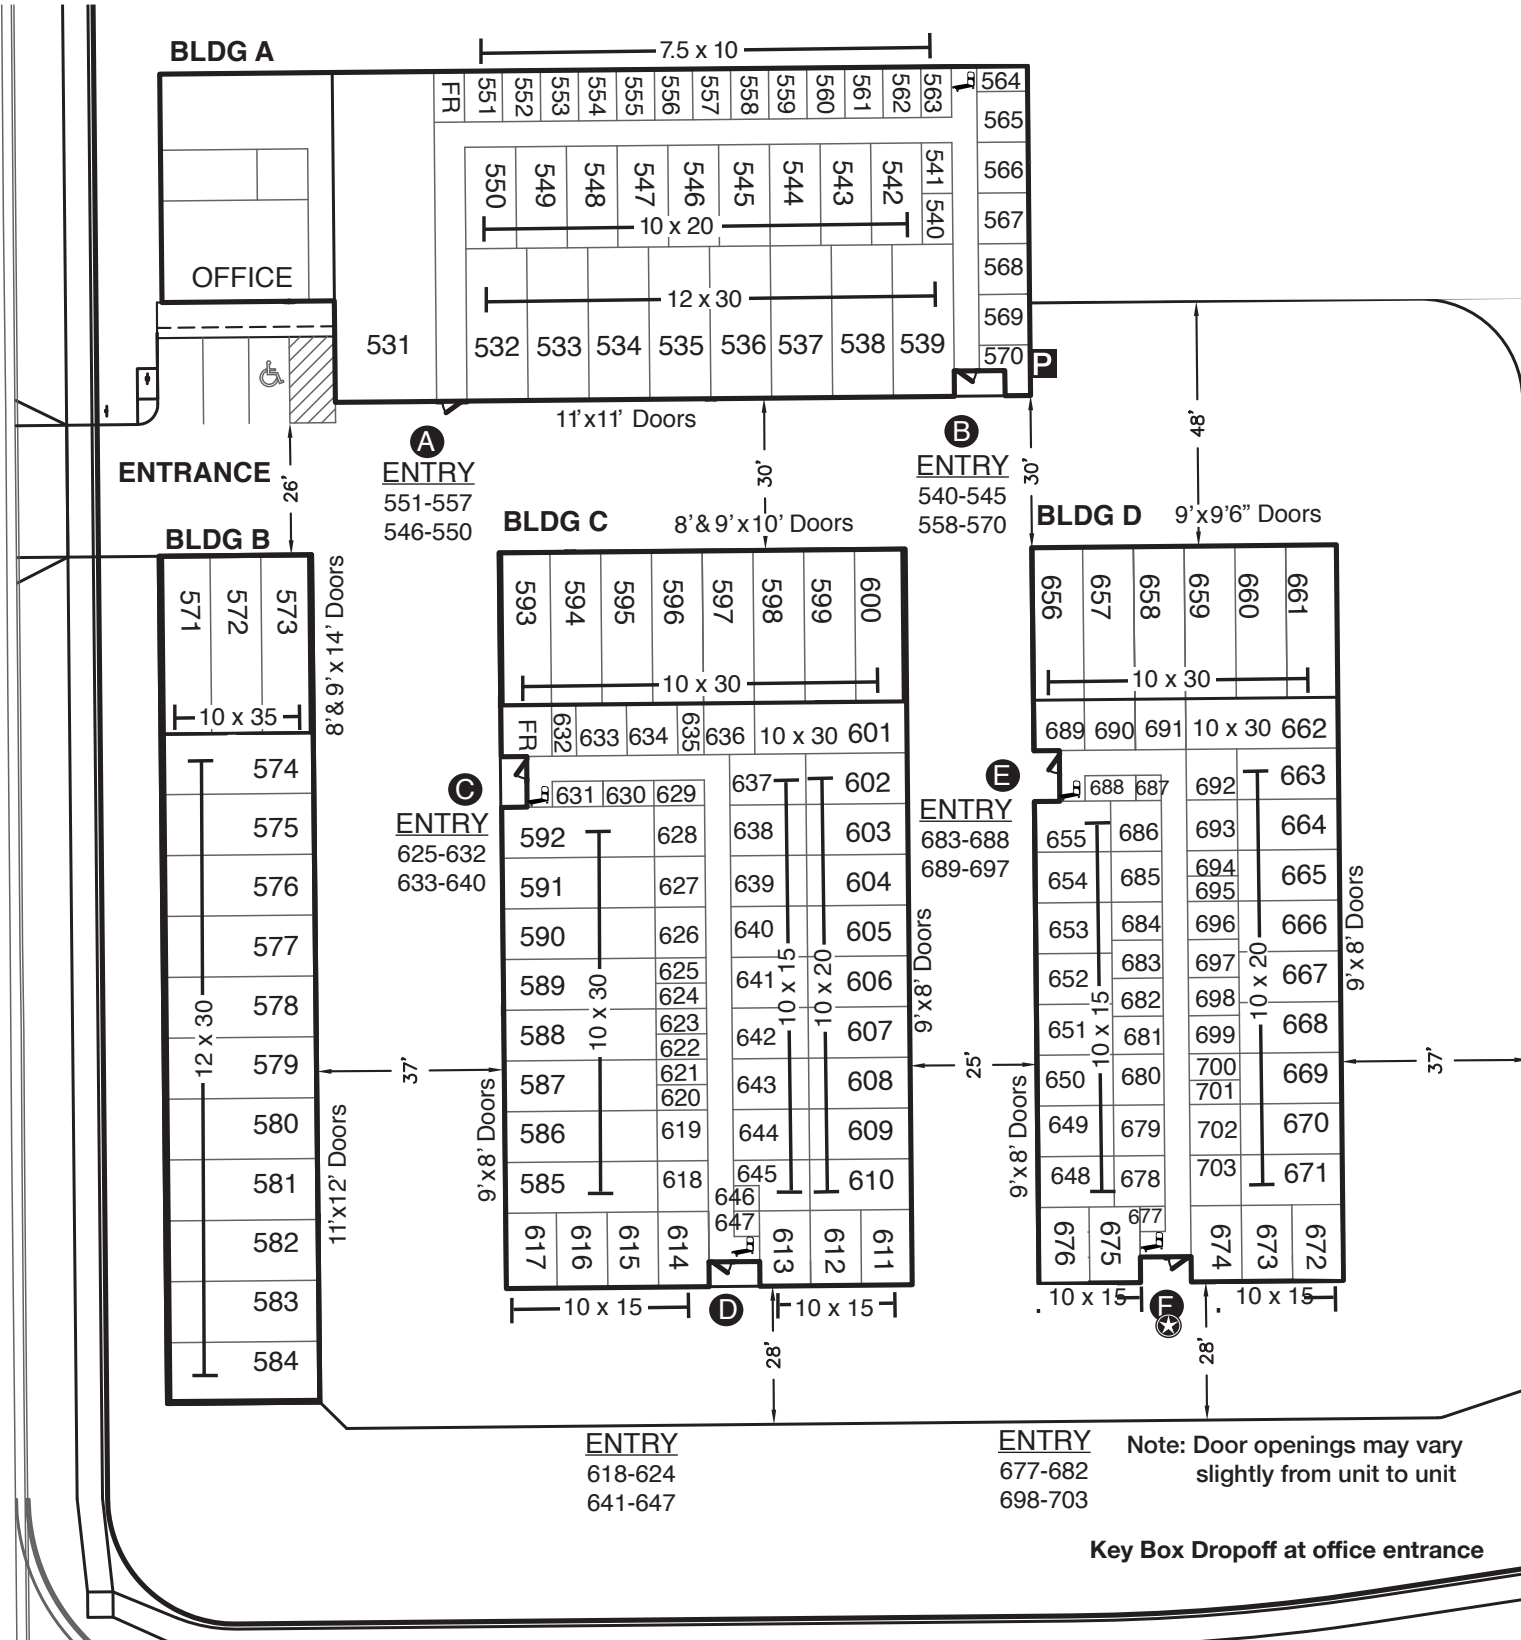

Applewood Self Storage, LLC 4019 Marsh Rd

Contact information:

P.O. Box 259284

608.442.8000

Madison, WI 53725

dave@applewoodstorage.com

Directions to 4019 Marsh Rd:

(only 1.5 miles South of Beltline hwy)

- Beltline hwy 12/18 to hwy 151/Stoughton Rd exit
- Head south on hwy 151 (as if heading to McFarland)
- Turn left at 1st stoplight for Voges Rd
- Continue east 3/4 mile on Voges Rd
- Turn right at stop sign onto Marsh Rd
- Facility is on your left

MARSH ROAD

Note: Door openings may vary slightly from unit to unit

Key Box Dropoff at office entrance

- Pallets are first come first serve basis
- Handicap Access
- Carts for move-in and move-out on first come first serve basis