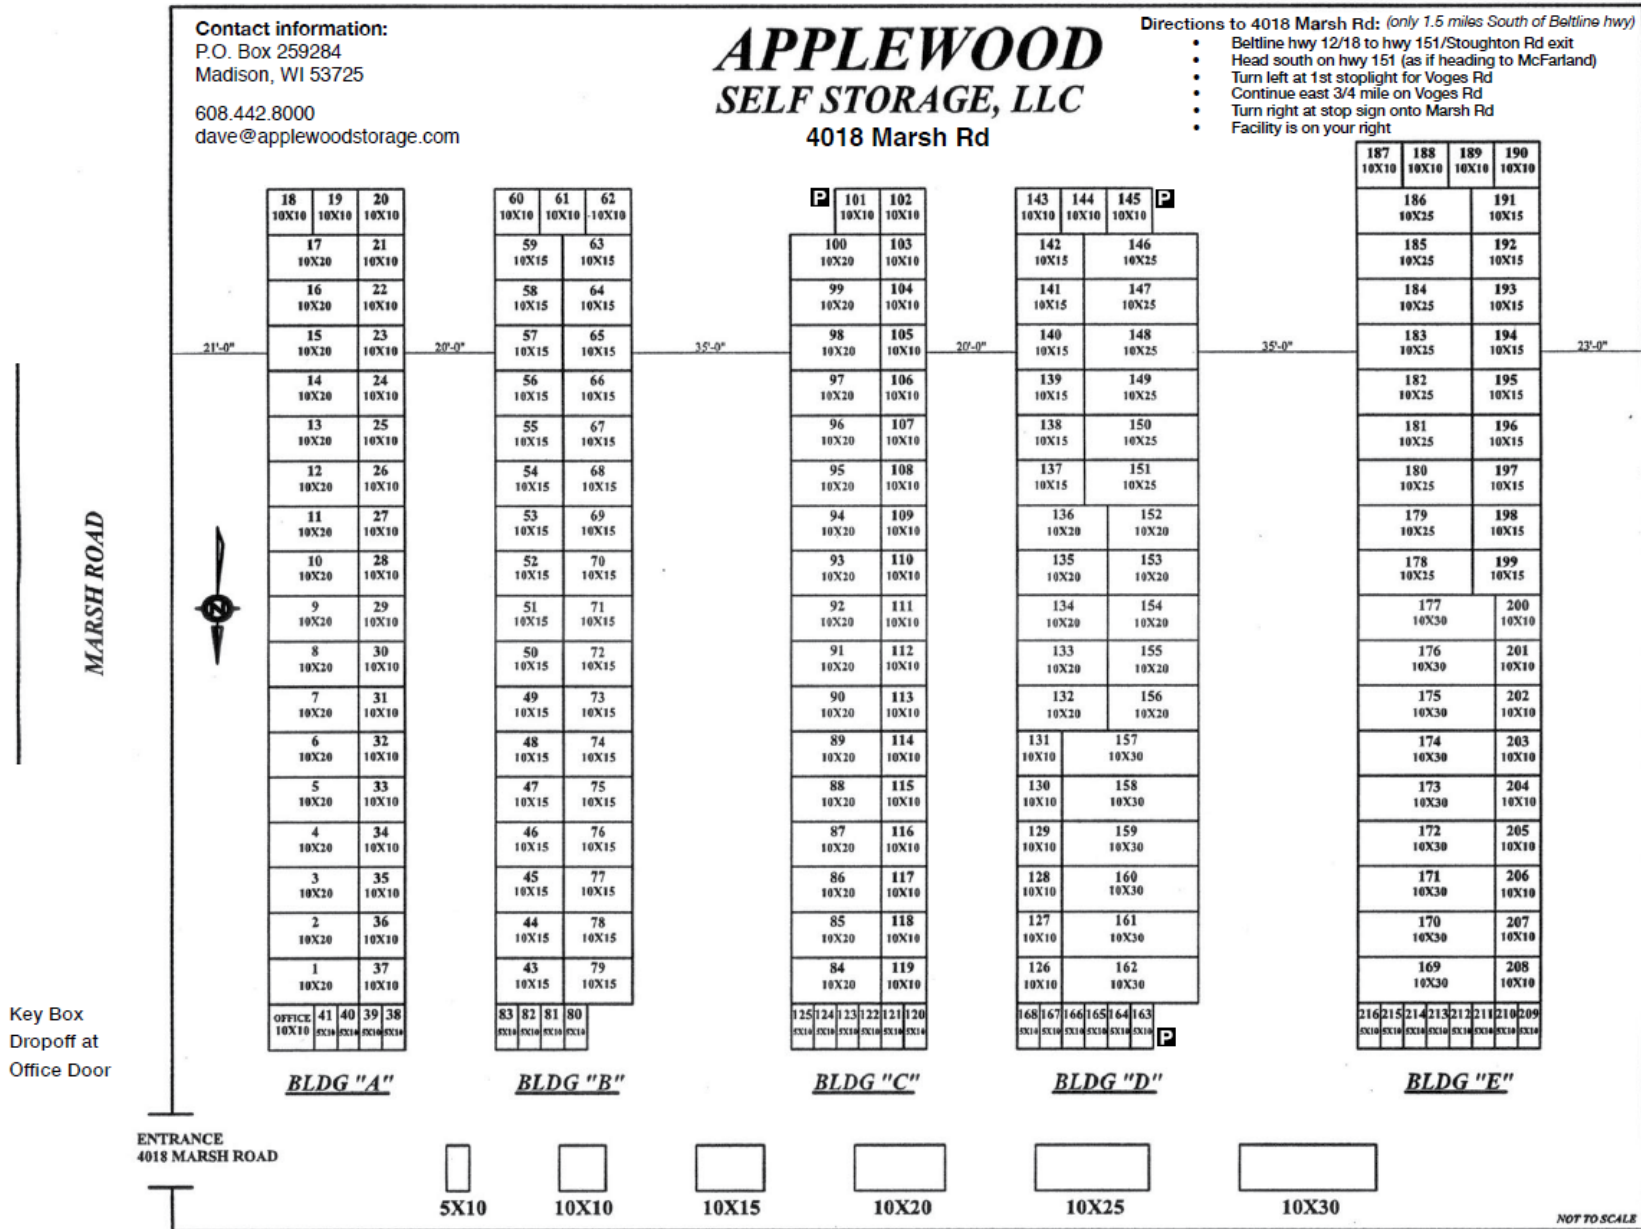

Contact information:
P.O. Box 259284
Madison, WI 53725
608.442.8000
dave@applewoodstorage.com

APPLEWOOD SELF STORAGE, LLC

4018 Marsh Rd

Directions to 4018 Marsh Rd: (only 1.5 miles South of Beltline hwy)

- Beltline hwy 12/18 to hwy 151/Stoughton Rd exit
- Head south on hwy 151 (as if heading to McFarland)
- Turn left at 1st stoplight for Voges Rd
- Continue east 3/4 mile on Voges Rd
- Turn right at stop sign onto Marsh Rd
- Facility is on your right